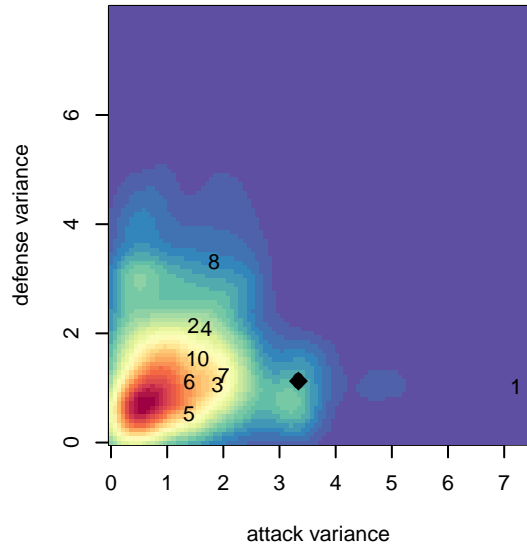

FC Portland White B00

FC Portland
 Portland, OR
 B00 total strength=1573
 attack=12.92 defense=16.4
 spr league = Win OYS B00 Div 1 Green

alt names used:
 FCP 00B White
 FC PORTLAND ACADEMY FC PORTLAND 00
 FC Portland 00B WHITE

FC Portland White B00
 Dots are actual minus expected GF (blue circles) and GA (red triangles).
 Blue line is smoothed change in attack strength. Red is smoothed change in defense strength.

**attack and defense variance (black dot)
relative to other teams
and top 10 in region**