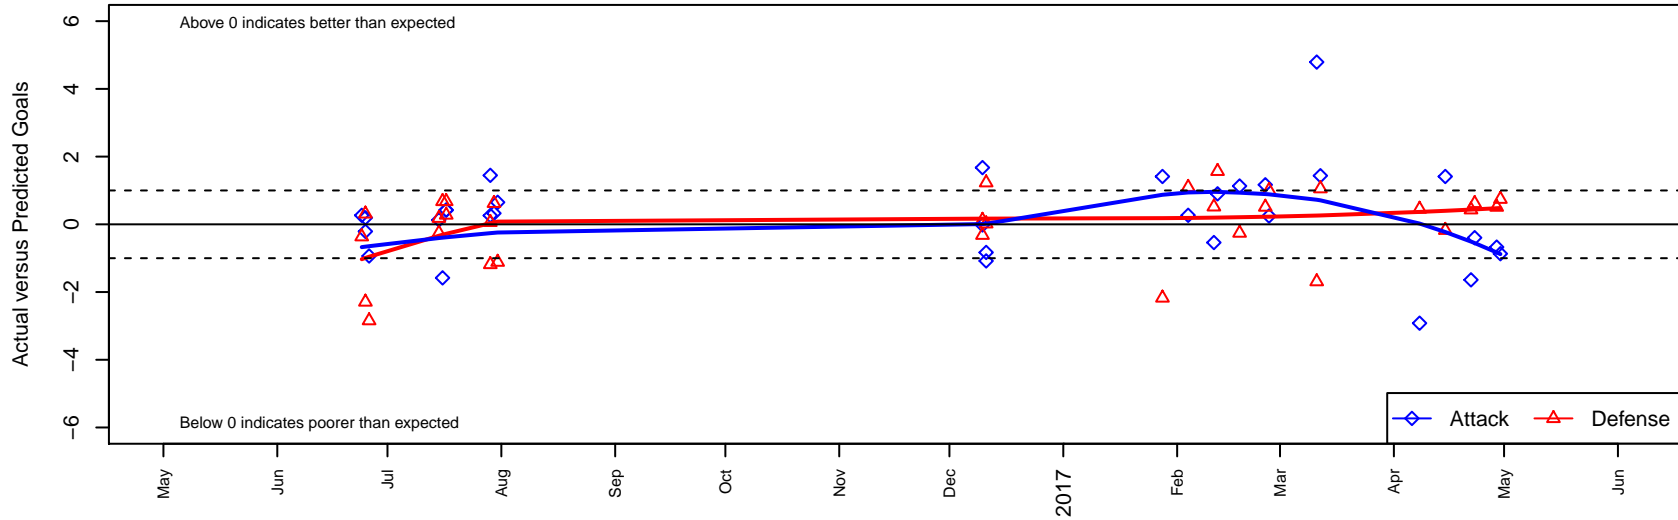

FC Portland White B00

FC Portland
 Portland, OR
 B00 total strength=1573
 attack=12.92 defense=16.4
 spr league = Win OYS B00 Div 1 Green

alt names used:
 FCP 00B White
 FC PORTLAND ACADEMY FC PORTLAND 00
 FC Portland 00B WHITE

FC Portland White B00
 Dots are actual minus expected GF (blue circles) and GA (red triangles).
 Blue line is smoothed change in attack strength. Red is smoothed change in defense strength.

**attack and defense variance (black dot)
relative to other teams
and top 10 in region**

**attack and defense rating
relative to others at age
and all opponents in last 13 months**

**attack and defense rating
relative to others at age
and all opponents in last 13 months**

Performance relative to 13 month average

Performance relative to 13 month average

Distribution of opponents
 Red = Lose zone, Blue = Win zone, Green = Even
 Black line separates win/lose zones

lot. A=Neither has attack advantage, B=Opponent has both attack and defense advantage, C=Opponent has both attack and defense disadvantage, D=Both have