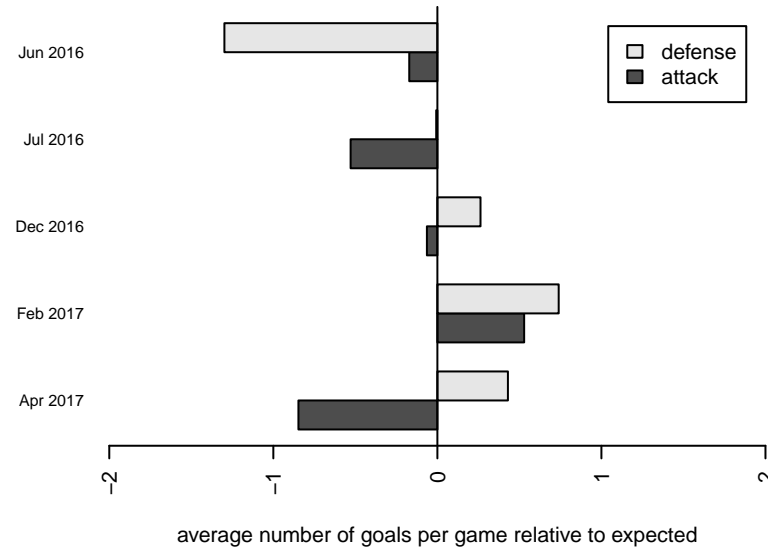

FC Portland White B00
 Dots are actual minus expected GF (blue circles) and GA (red triangles).
 Blue line is smoothed change in attack strength. Red is smoothed change in defense strength.

**attack and defense variance (black dot)
relative to other teams
and top 10 in region**

**attack and defense rating
relative to others at age
and all opponents in last 13 months**

**attack and defense rating
relative to others at age
and all opponents in last 13 months**

Performance relative to 13 month average

Performance relative to 13 month average

Distribution of opponents
 Red = Lose zone, Blue = Win zone, Green = Even
 Black line separates win/lose zones

lot. A=Neither has attack advantage, B=Opponent has both attack and defense advantage, C=Opponent has both attack and defense disadvantage, D=Both have