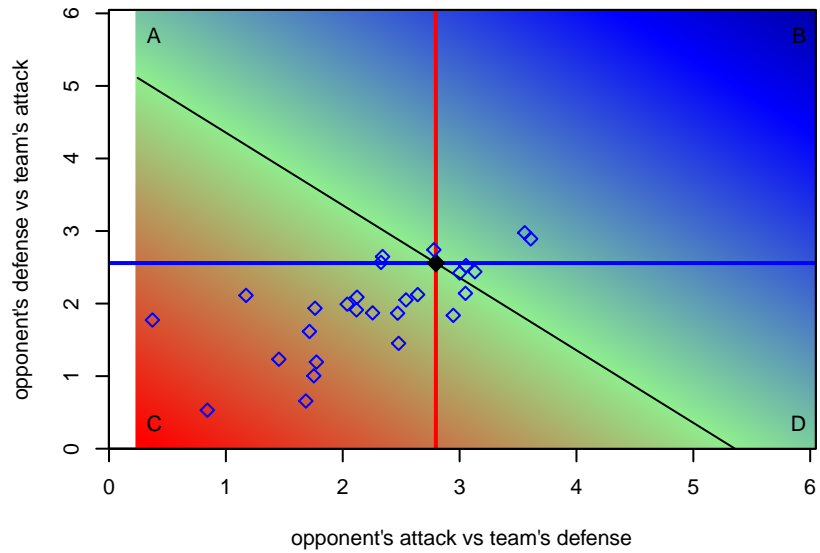

FC Portland White B00
 Dots are actual minus expected GF (blue circles) and GA (red triangles).
 Blue line is smoothed change in attack strength. Red is smoothed change in defense strength.

**attack and defense variance (black dot)
relative to other teams
and top 10 in region**

**attack and defense rating
relative to others at age
and all opponents in last 13 months**

**attack and defense rating
relative to others at age
and all opponents in last 13 months**

Performance relative to 13 month average

Performance relative to 13 month average

Distribution of opponents
 Red = Lose zone, Blue = Win zone, Green = Even
 Black line separates win/lose zones

lot. A=Neither has attack advantage, B=Opponent has both attack and defense advantage, C=Opponent has both attack and defense disadvantage, D=Both have