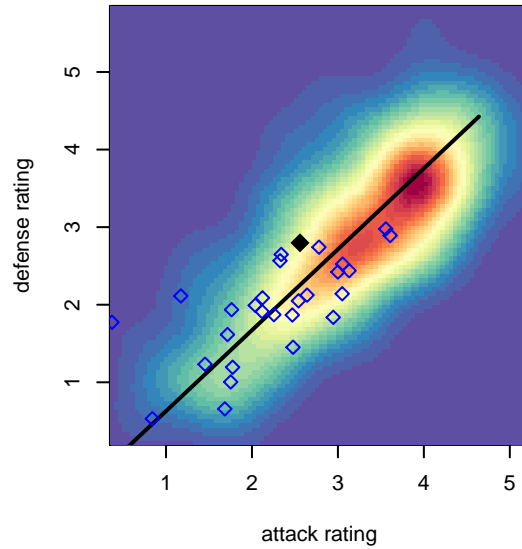

FC Portland White B00

FC Portland
 Portland, OR
 B00 total strength=1573
 attack=12.92 defense=16.4
 spr league = Win OYS B00 Div 1 Green

alt names used:
 FCP 00B White
 FC PORTLAND ACADEMY FC PORTLAND 00
 FC Portland 00B WHITE

Venues played:
 2016 Clash At the Border Div 2 Gold/Silver U17
 2016 Beaverton Cup BU17 Silver
 2016 Mt Hood Challenge U17-U19 Gold
 2016 Timbers Winter Showcase 2000 Showcas
 2016 Win OYS B00 Division 1 Green
 2016 OYS Presidents Cup B99

FC Portland White B00
 Dots are actual minus expected GF (blue circles) and GA (red triangles).
 Blue line is smoothed change in attack strength. Red is smoothed change in defense strength.

**attack and defense variance (black dot)
relative to other teams
and top 10 in region**

**attack and defense rating
relative to others at age
and all opponents in last 13 months**

**attack and defense rating
relative to others at age
and all opponents in last 13 months**

Performance relative to 13 month average