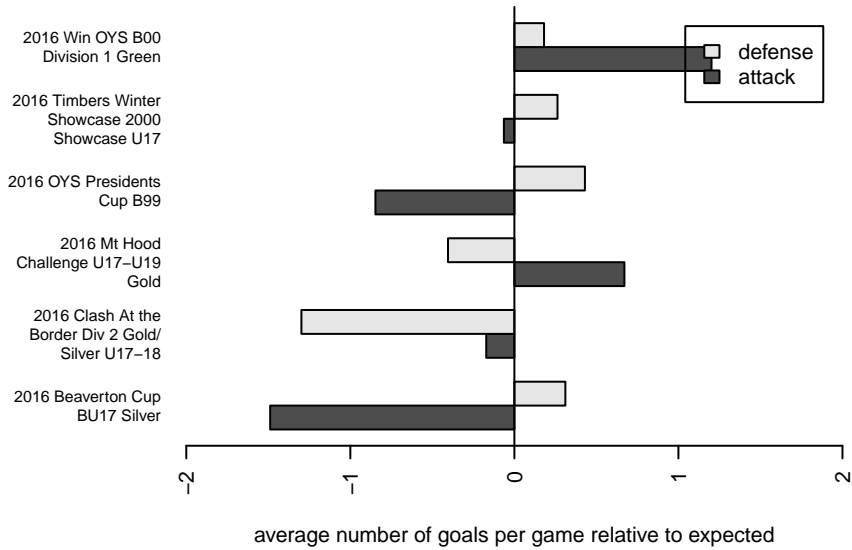

FC Portland White B00
 Dots are actual minus expected GF (blue circles) and GA (red triangles).
 Blue line is smoothed change in attack strength. Red is smoothed change in defense strength.

**attack and defense variance (black dot)
relative to other teams
and top 10 in region**

**attack and defense rating
relative to others at age
and all opponents in last 13 months**

**attack and defense rating
relative to others at age
and all opponents in last 13 months**

Performance relative to 13 month average

Performance relative to 13 month average

Distribution of opponents
 Red = Lose zone, Blue = Win zone, Green = Even
 Black line separates win/lose zones

lot. A=Neither has attack advantage, B=Opponent has both attack and defense advantage, C=Opponent has both attack and defense disadvantage, D=Both have