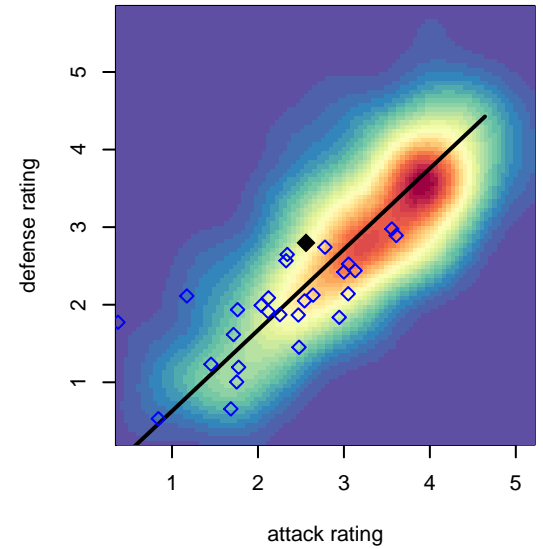

FC Portland White B00

FC Portland
 Portland, OR
 B00 total strength=1573
 attack=12.92 defense=16.4
 spr league = Win OYS B00 Div 1 Green

alt names used:
 FCP 00B White
 FC PORTLAND ACADEMY FC PORTLAND 00
 FC Portland 00B WHITE

FC Portland White B00
 Dots are actual minus expected GF (blue circles) and GA (red triangles).
 Blue line is smoothed change in attack strength. Red is smoothed change in defense strength.

**attack and defense variance (black dot)
relative to other teams
and top 10 in region**

**attack and defense rating
relative to others at age
and all opponents in last 13 months**

**attack and defense rating
relative to others at age
and all opponents in last 13 months**

Performance relative to 13 month average

Performance relative to 13 month average

Distribution of opponents
 Red = Lose zone, Blue = Win zone, Green = Even
 Black line separates win/lose zones

lot. A=Neither has attack advantage, B=Opponent has both attack and defense advantage, C=Opponent has both attack and defense disadvantage, D=Both have